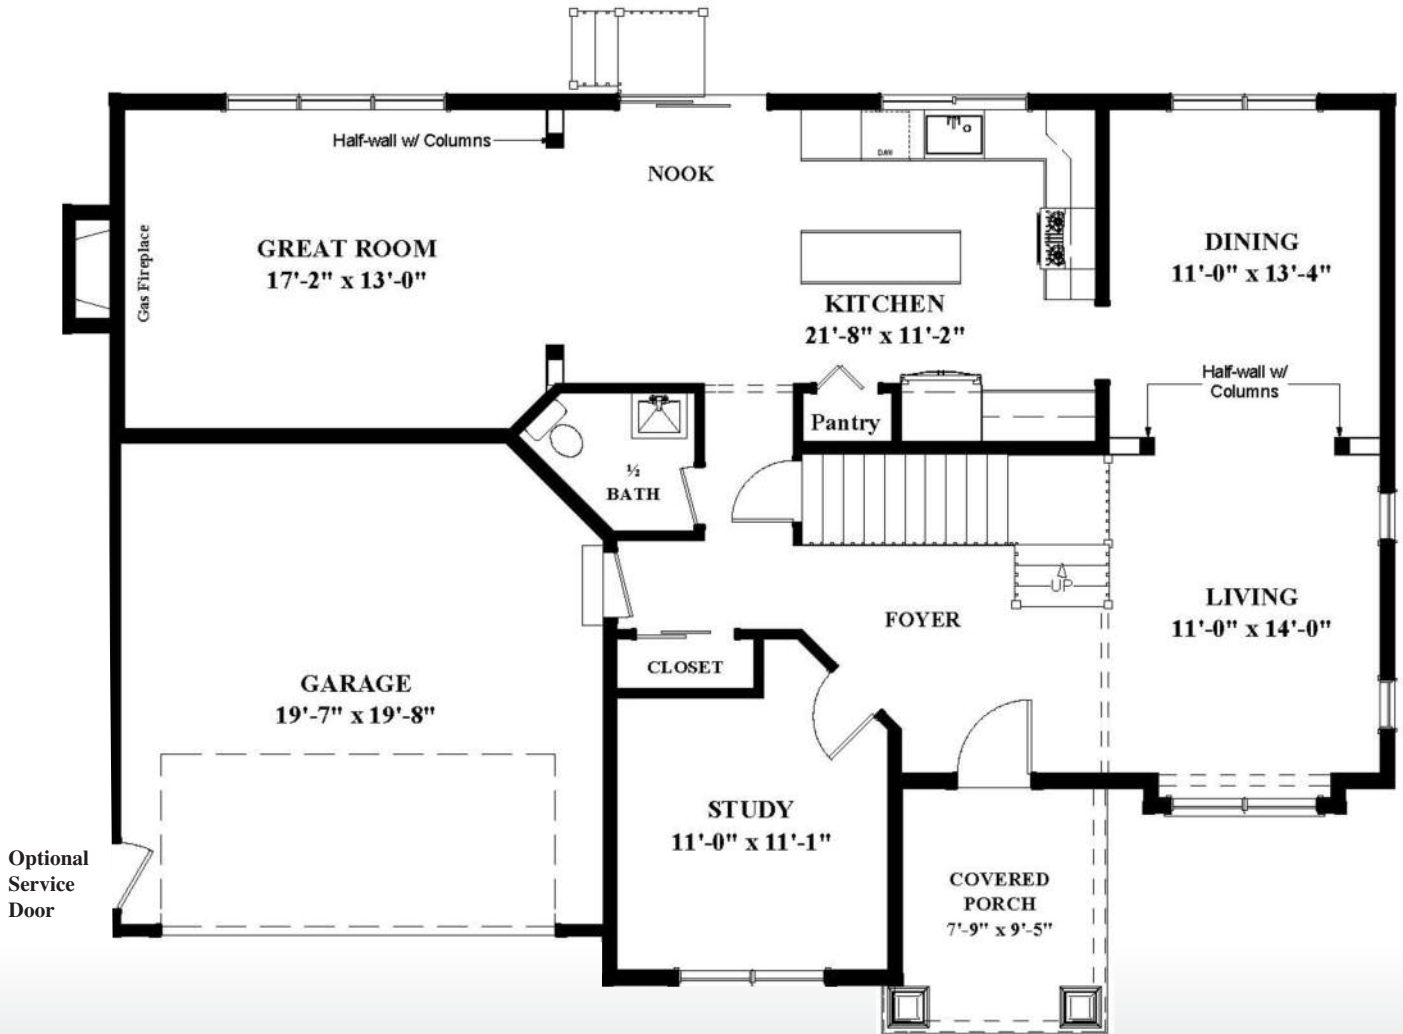

CRAFTSMAN SERIES

THE SAMMONS

First Story Floor Plan
1,288 sq. ft.

BY DEGRAFF-BLOOM CUSTOM BUILDERS

Broker: Diane M. Van Alstyne
Office Phone: (518) 858-3218
Mobile Phone: (518) 858-3218
Fax: (518) 383-6225