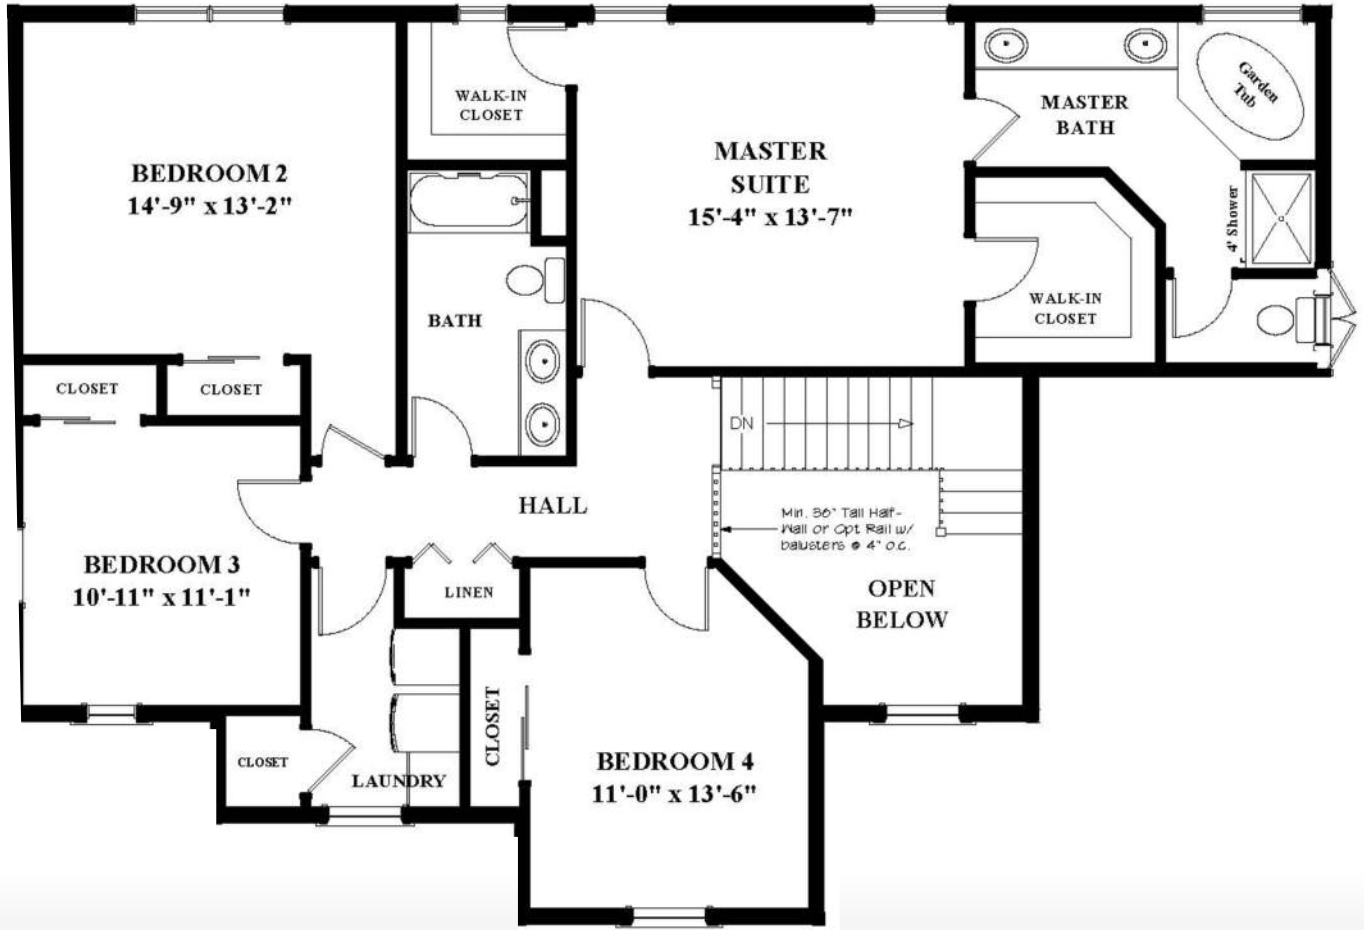

# THE SAMMONS

First Story Floor Plan  
1,288 sq. ft.

BY DEGRAFF-BLOOM CUSTOM BUILDERS

Broker: Diane M. Van Alstyne  
Office Phone: (518) 858-3218  
Mobile Phone: (518) 858-3218  
Fax: (518) 383-6225

CRAFTSMAN SERIES

# THE SAMMONS

Second Story Floor Plan  
1,292 sq. ft.

BY DEGRAFF-BLOOM CUSTOM BUILDERS

Broker: Diane M. Van Alstyne  
Office Phone: (518) 858-3218  
Mobile Phone: (518) 858-3218  
Fax: (518) 383-6225