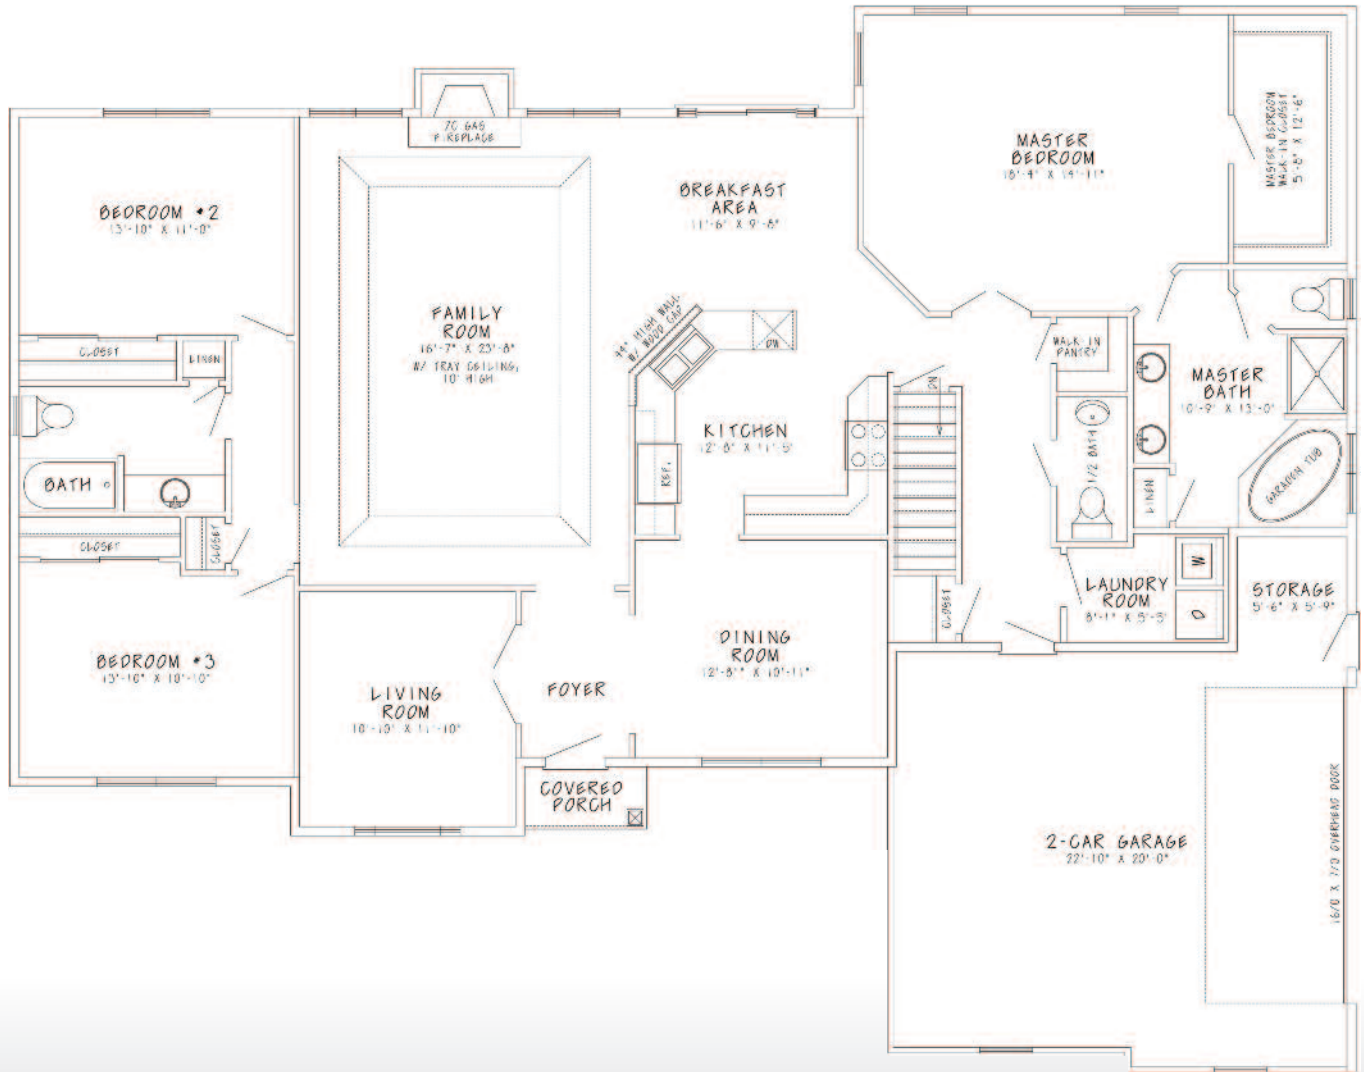

CRAFTSMAN SERIES

THE PRIMOSE COTTAGE

One Story

3 Bedrooms, 2 Bathrooms

2,283 sq. feet

Broker: Diane M. Van Alstyne
Office Phone: (518) 858-3218
Mobile Phone: (518) 858-3218
Fax: (518) 383-6225

Kain
PRESERVE

BY DEGRAFF-BLOOM CUSTOM BUILDERS

CRAFTSMAN SERIES

THE PRIMOSE COTTAGE

First Story Floor Plan
2,283 sq. ft.

Kain
PRESERVE

BY DEGRAFF-BLOOM CUSTOM BUILDERS

Broker: Diane M. Van Alstyne
Office Phone: (518) 858-3218
Mobile Phone: (518) 858-3218
Fax: (518) 383-6225