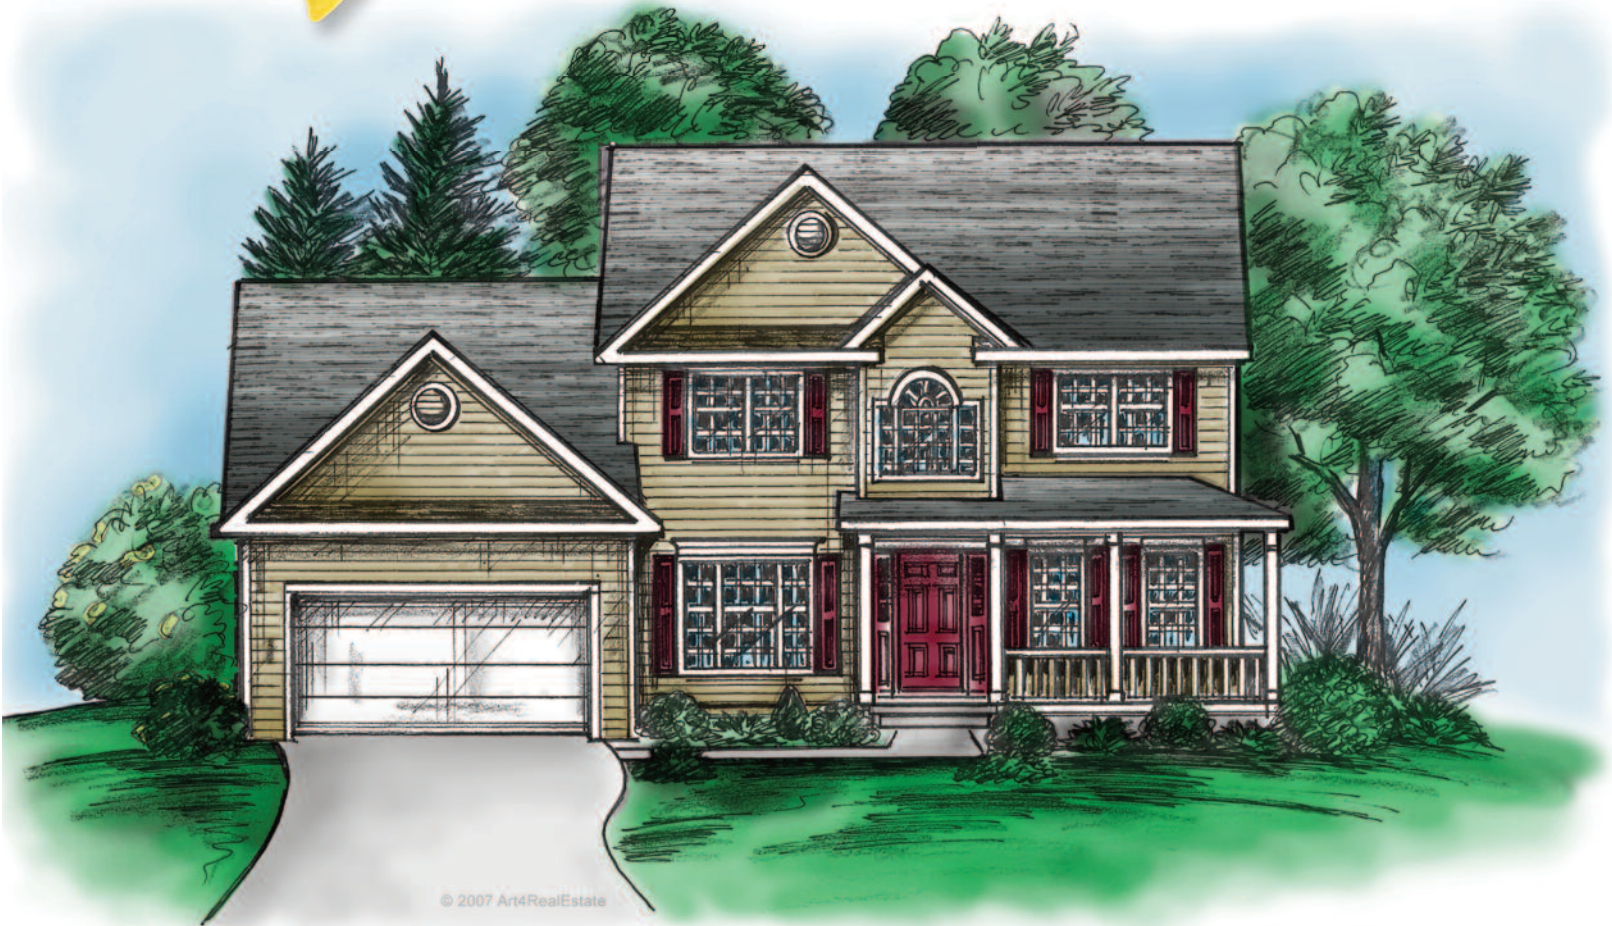

CRAFTSMAN SERIES

## THE GREENVILLE II

With Larger Front Porch  
4 Bedrooms, 2.5 Bathrooms  
2,521 sq. feet

Broker: Diane M. Van Alstyne  
Office Phone: (518) 858-3218  
Mobile Phone: (518) 858-3218  
Fax: (518) 383-6225

*Kain*  
PRESERVE

BY DEGRAFF-BLOOM CUSTOM BUILDERS

CRAFTSMAN SERIES