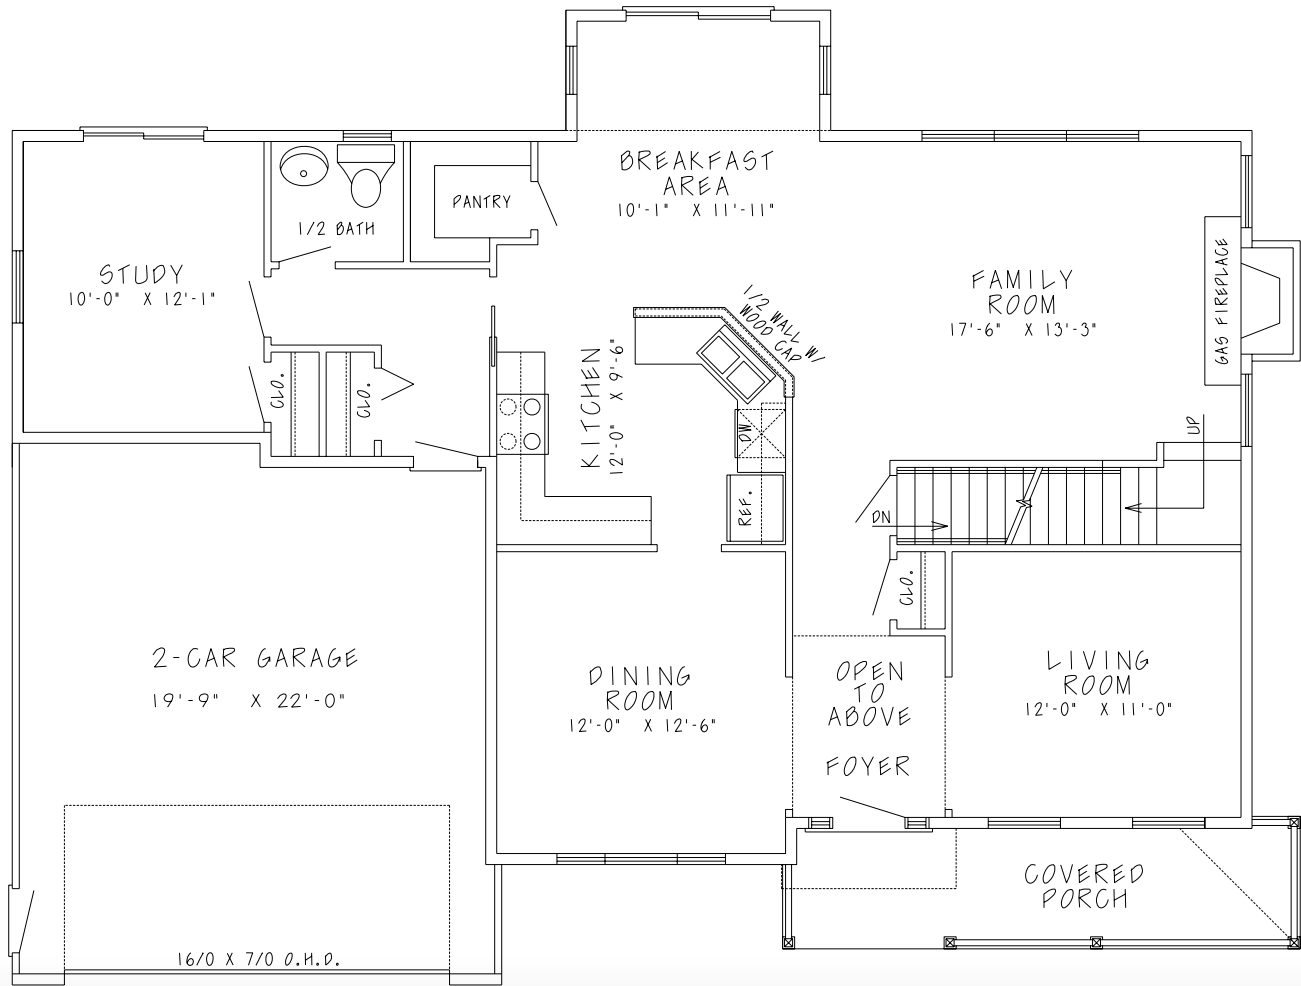

# THE GREENVILLE II

First Story Floor Plan

1,263 sq. ft.

**Kain**  
PRESERVE

BY DEGRAFF-BLOOM CUSTOM BUILDERS

Broker: Diane M. Van Alstyne  
Office Phone: (518) 858-3218  
Mobile Phone: (518) 858-3218  
Fax: (518) 383-6225