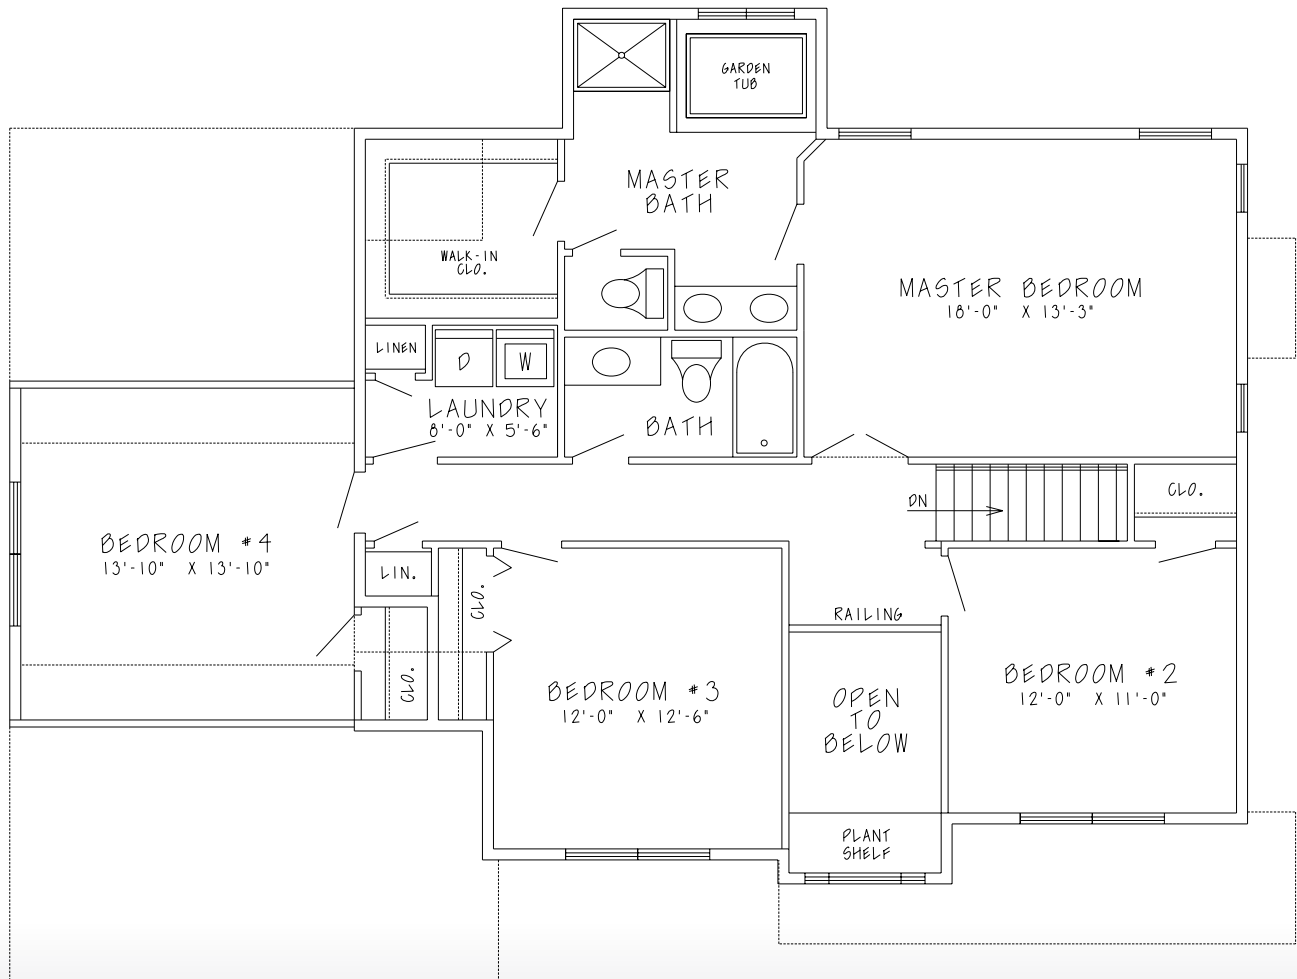

CRAFTSMAN SERIES

THE GREENVILLE II

Second Story Floor Plan

1,256 sq. ft.

BY DEGRAFF-BLOOM CUSTOM BUILDERS

Broker: Diane M. Van Alstyne
Office Phone: (518) 858-3218
Mobile Phone: (518) 858-3218
Fax: (518) 383-6225