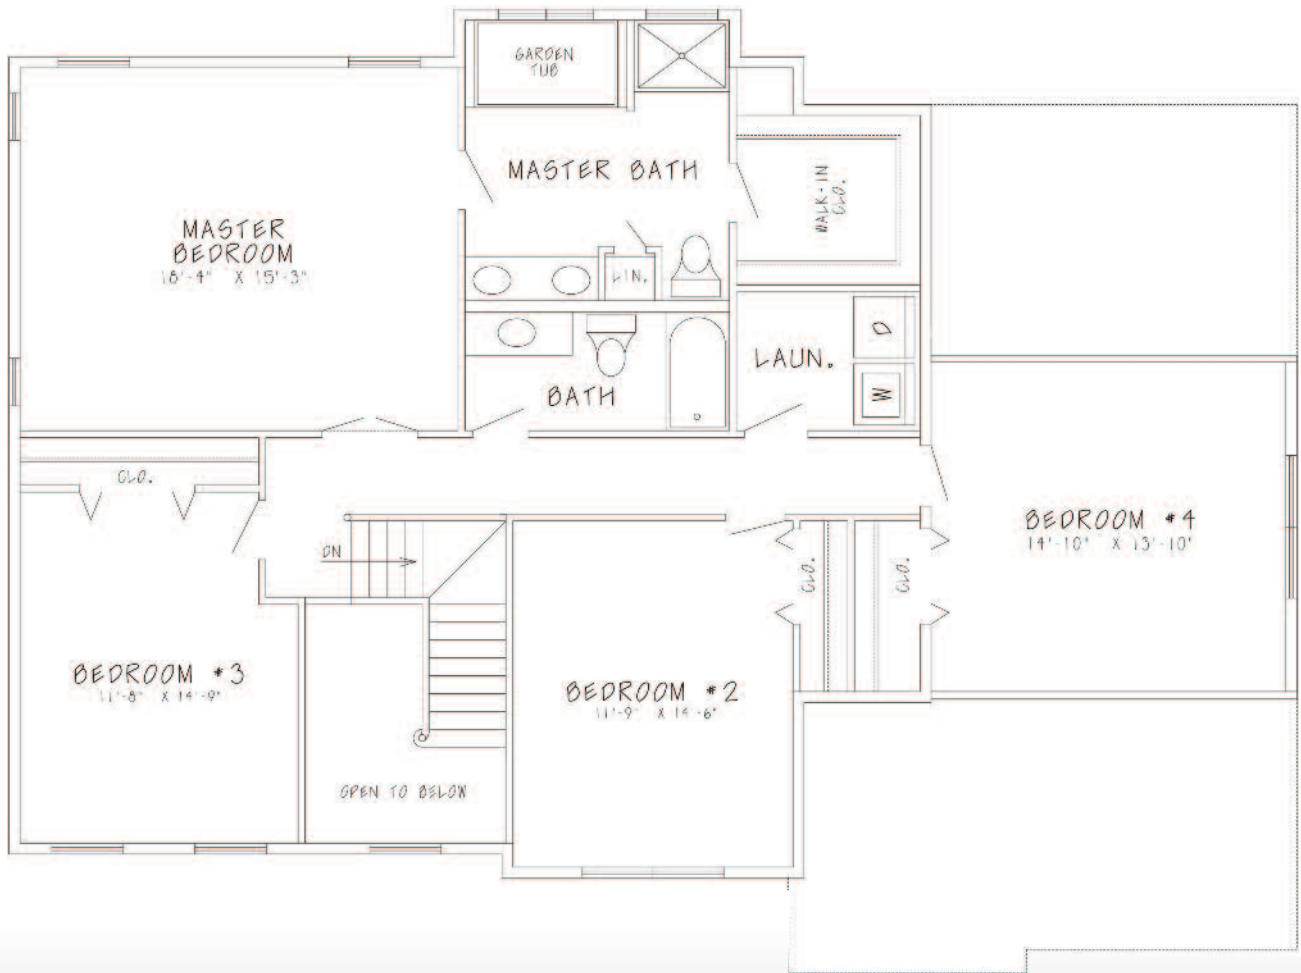

# THE GREENVILLE I

First Story Floor Plan

1,399 sq. ft.

BY DEGRAFF-BLOOM CUSTOM BUILDERS

Broker: Diane M. Van Alstyne  
Office Phone: (518) 858-3218  
Mobile Phone: (518) 858-3218  
Fax: (518) 383-6225

CRAFTSMAN SERIES

# THE GREENVILLE I

Second Story Floor Plan

1,401 sq. ft.

**Kain**  
PRESERVE

BY DEGRAFF-BLOOM CUSTOM BUILDERS

Broker: Diane M. Van Alstyne  
Office Phone: (518) 858-3218  
Mobile Phone: (518) 858-3218  
Fax: (518) 383-6225