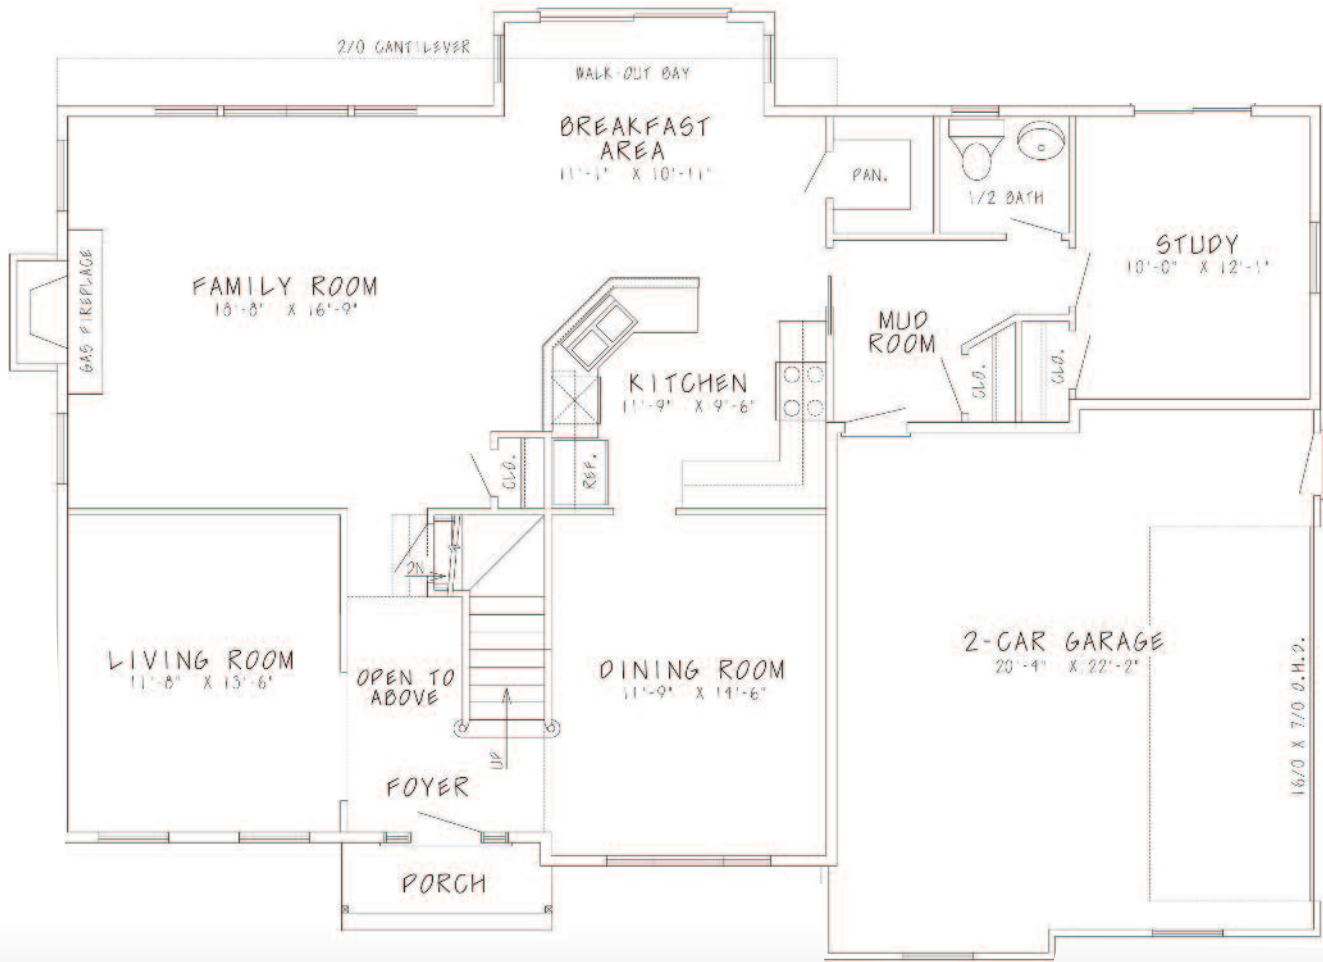

# THE GREENVILLE I

First Story Floor Plan

1,399 sq. ft.

BY DEGRAFF-BLOOM CUSTOM BUILDERS

Broker: Diane M. Van Alstyne  
Office Phone: (518) 858-3218  
Mobile Phone: (518) 858-3218  
Fax: (518) 383-6225

CRAFTSMAN SERIES