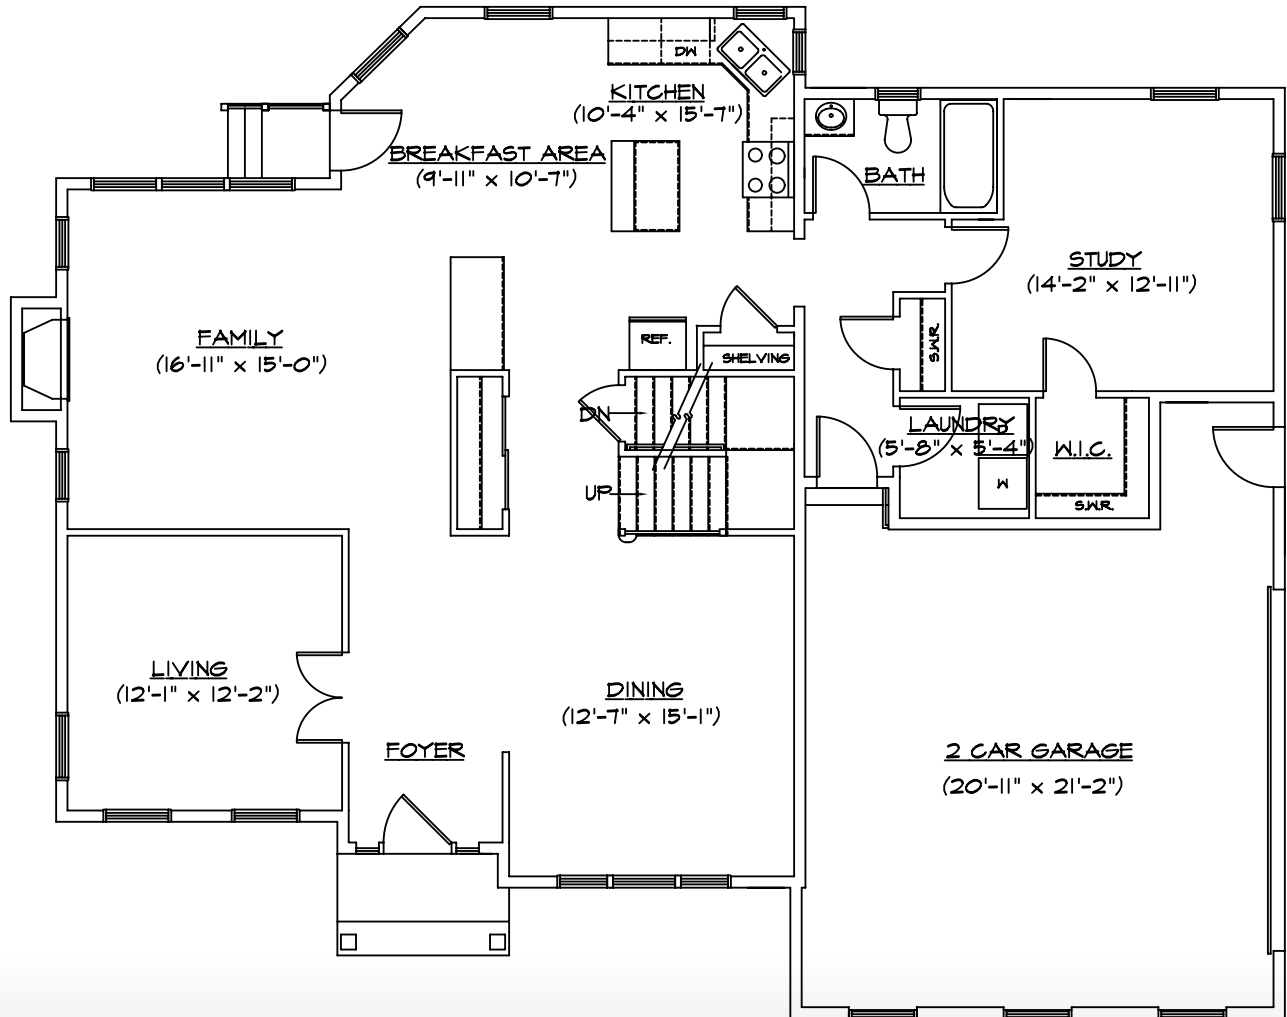

CRAFTSMAN SERIES

THE FIELDSTONE

Two Story

4 Bedrooms, 3 Bathrooms

1,777 sq. feet

Broker: Diane M. Van Alstyne
Office Phone: (518) 858-3218
Mobile Phone: (518) 858-3218
Fax: (518) 383-6225

Kain
PRESERVE

BY DEGRAFF-BLOOM CUSTOM BUILDERS

CRAFTSMAN SERIES

THE FIELDSTONE

First Story Floor Plan

1,470 sq. ft.

BY DEGRAFF-BLOOM CUSTOM BUILDERS

Broker: Diane M. Van Alstyne
Office Phone: (518) 858-3218
Mobile Phone: (518) 858-3218
Fax: (518) 383-6225

CRAFTSMAN SERIES

THE FIELDSTONE

Second Story Floor Plan

1,374 sq. ft.

BY DEGRAFF-BLOOM CUSTOM BUILDERS

Broker: Diane M. Van Alstyne
Office Phone: (518) 858-3218
Mobile Phone: (518) 858-3218
Fax: (518) 383-6225