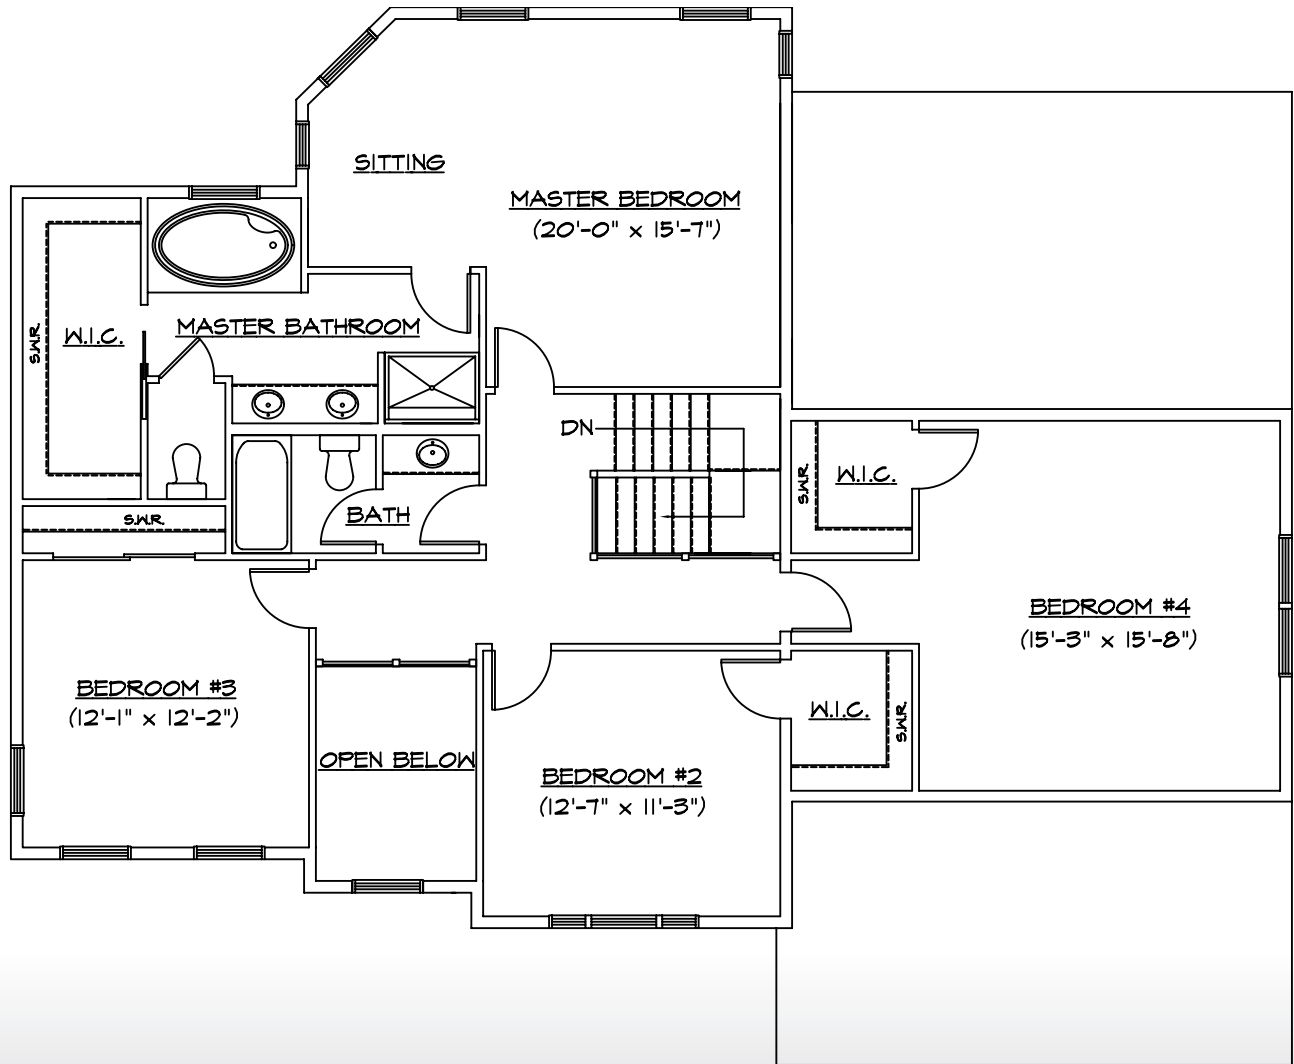

CRAFTSMAN SERIES

THE FIELDSTONE

First Story Floor Plan

1,470 sq. ft.

BY DEGRAFF-BLOOM CUSTOM BUILDERS

Broker: Diane M. Van Alstyne
Office Phone: (518) 858-3218
Mobile Phone: (518) 858-3218
Fax: (518) 383-6225

CRAFTSMAN SERIES

THE FIELDSTONE

Second Story Floor Plan

1,374 sq. ft.

BY DEGRAFF-BLOOM CUSTOM BUILDERS

Broker: Diane M. Van Alstyne
Office Phone: (518) 858-3218
Mobile Phone: (518) 858-3218
Fax: (518) 383-6225