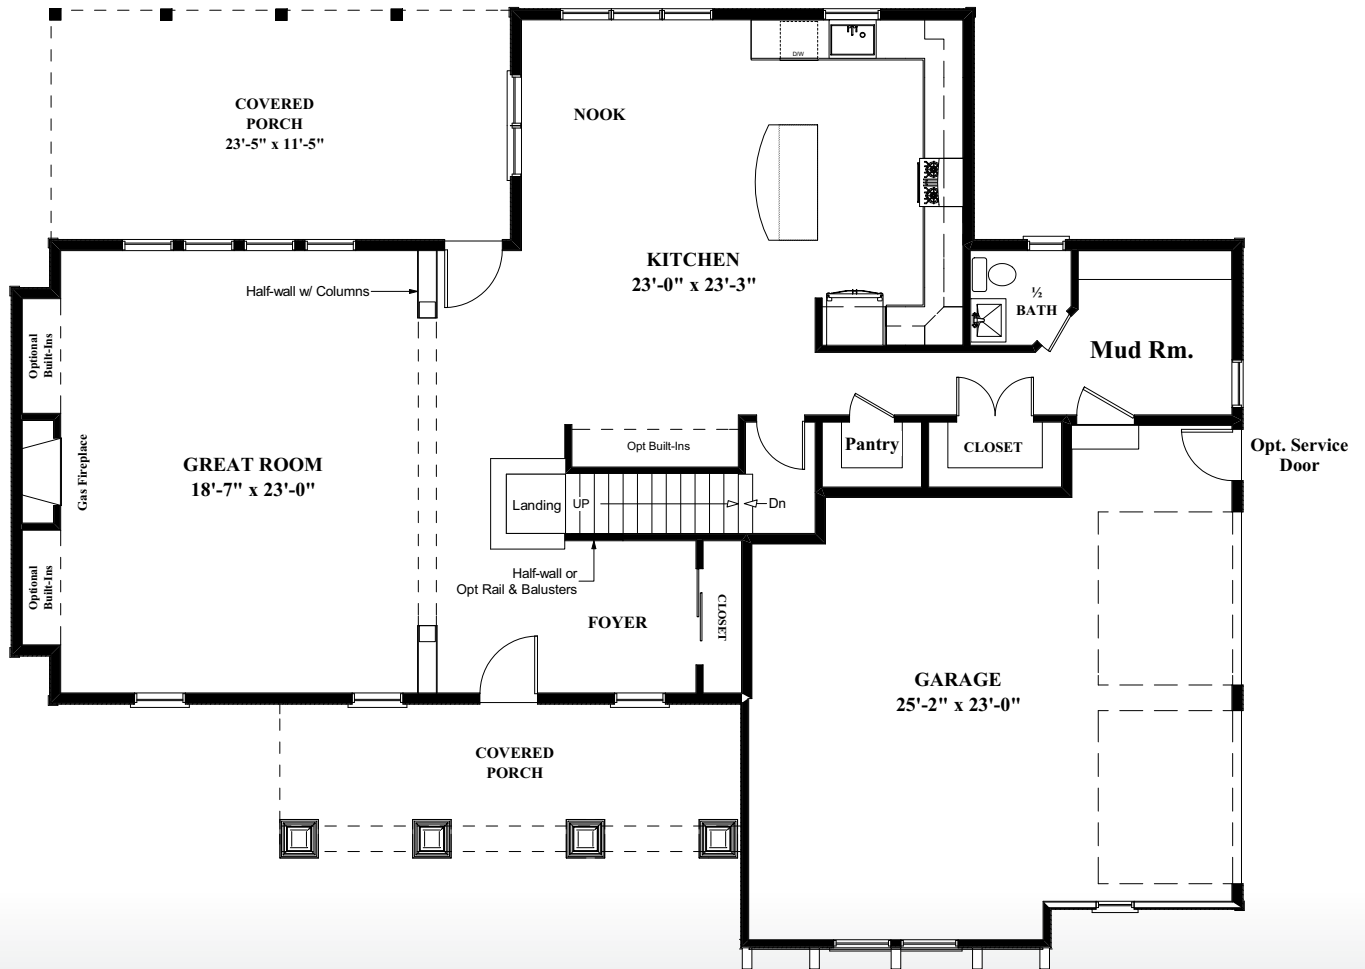

CRAFTSMAN SERIES

THE BURGESS

Two Story

4 Bedrooms, 3.5 Bathrooms

3,223 sq. feet

Broker: Diane M. Van Alstyne
Office Phone: (518) 858-3218
Mobile Phone: (518) 858-3218
Fax: (518) 383-6225

Kain
PRESERVE

BY DEGRAFF-BLOOM CUSTOM BUILDERS

CRAFTSMAN SERIES

THE BURGESS

First Story Floor Plan

1,517 sq. ft.

BY DEGRAFF-BLOOM CUSTOM BUILDERS

Broker: Diane M. Van Alstyne
Office Phone: (518) 858-3218
Mobile Phone: (518) 858-3218
Fax: (518) 383-6225

CRAFTSMAN SERIES

THE BURGESS

Second Story Floor Plan
1,706 sq. ft.

BY DEGRAFF-BLOOM CUSTOM BUILDERS

Broker: Diane M. Van Alstyne
Office Phone: (518) 858-3218
Mobile Phone: (518) 858-3218
Fax: (518) 383-6225