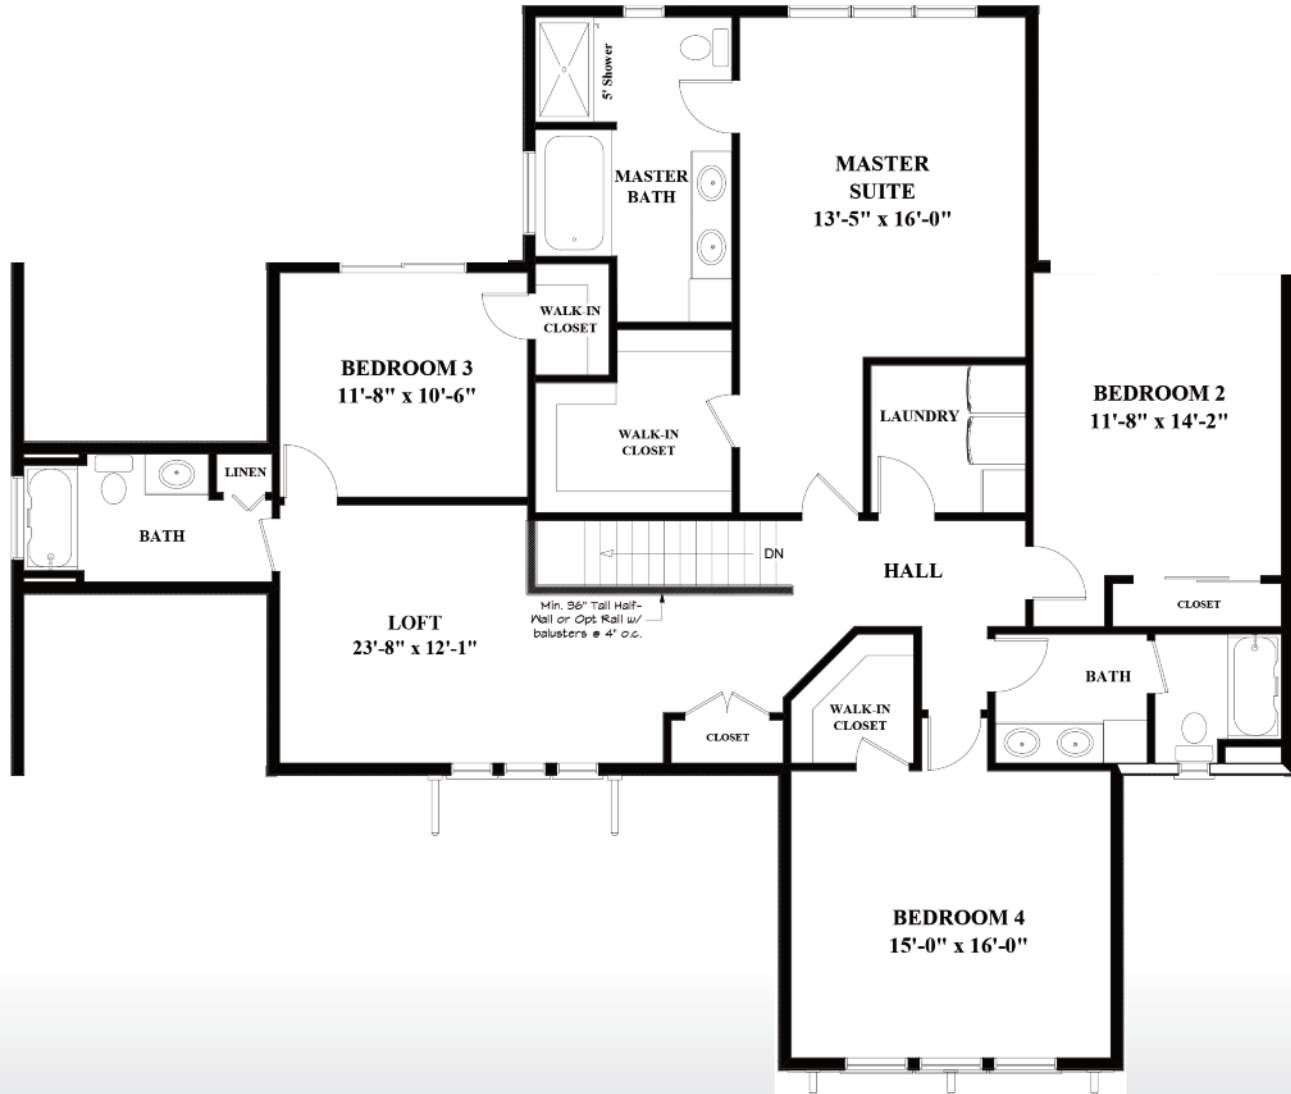

CRAFTSMAN SERIES

THE BURGESS

Two Story

4 Bedrooms, 3.5 Bathrooms

3,223 sq. feet

Broker: Diane M. Van Alstyne
Office Phone: (518) 858-3218
Mobile Phone: (518) 858-3218
Fax: (518) 383-6225

Kain
PRESERVE

BY DEGRAFF-BLOOM CUSTOM BUILDERS

CRAFTSMAN SERIES

THE BURGESS

First Story Floor Plan

1,517 sq. ft.

BY DEGRAFF-BLOOM CUSTOM BUILDERS

Broker: Diane M. Van Alstyne
Office Phone: (518) 858-3218
Mobile Phone: (518) 858-3218
Fax: (518) 383-6225

CRAFTSMAN SERIES

THE BURGESS

Second Story Floor Plan
1,706 sq. ft.

BY DEGRAFF-BLOOM CUSTOM BUILDERS

Broker: Diane M. Van Alstyne
Office Phone: (518) 858-3218
Mobile Phone: (518) 858-3218
Fax: (518) 383-6225