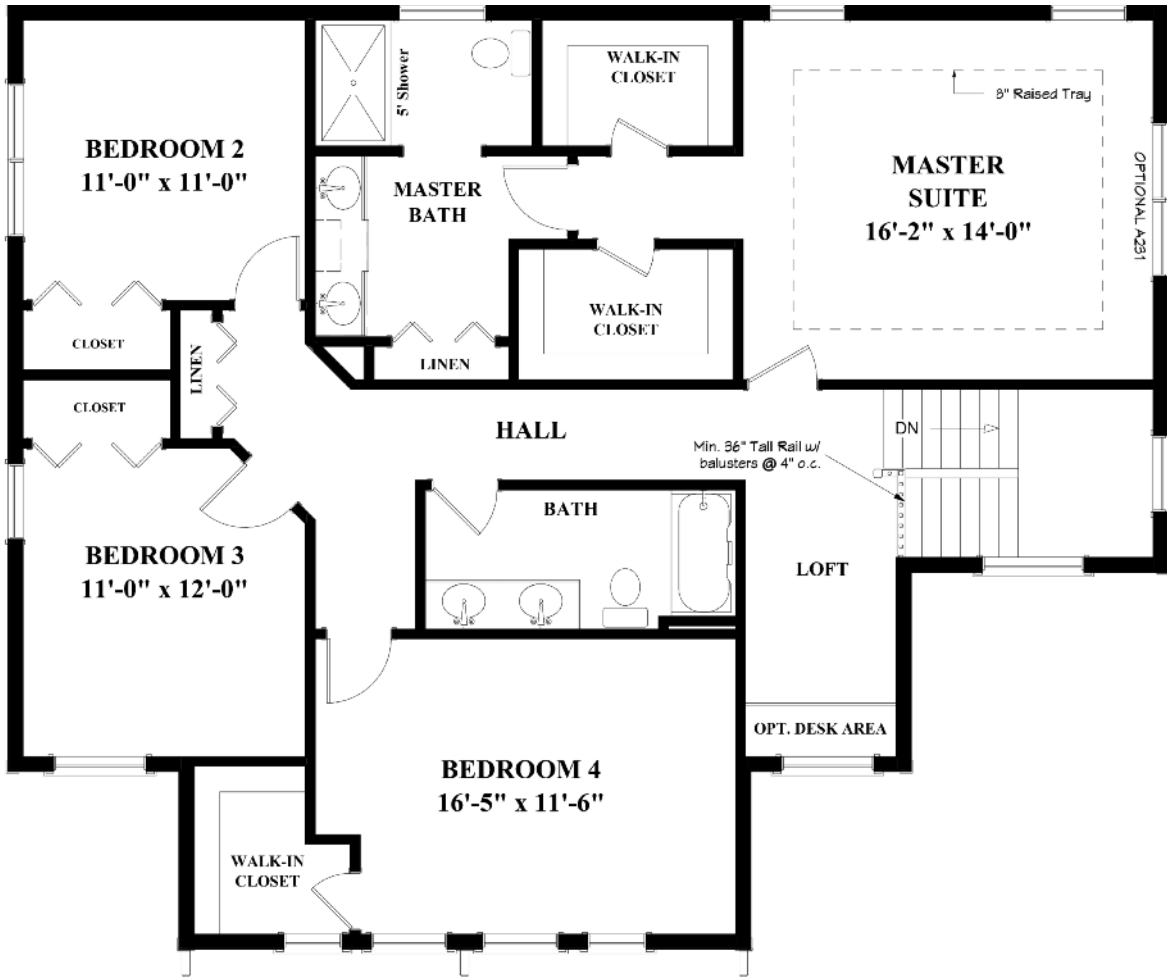

# THE LONGKILL

First Story Floor Plan

1,393 sq. ft.

## FIRST FLOOR PLAN

1,393 Square Feet

BY DEGRAFF-BLOOM CUSTOM BUILDERS

Broker: Diane M. Van Alstyne  
Office Phone: (518) 858-3218  
Mobile Phone: (518) 858-3218  
Fax: (518) 383-6225

CRAFTSMAN SERIES

# THE LONGKILL

Second Story Floor Plan

1,347 sq. ft.