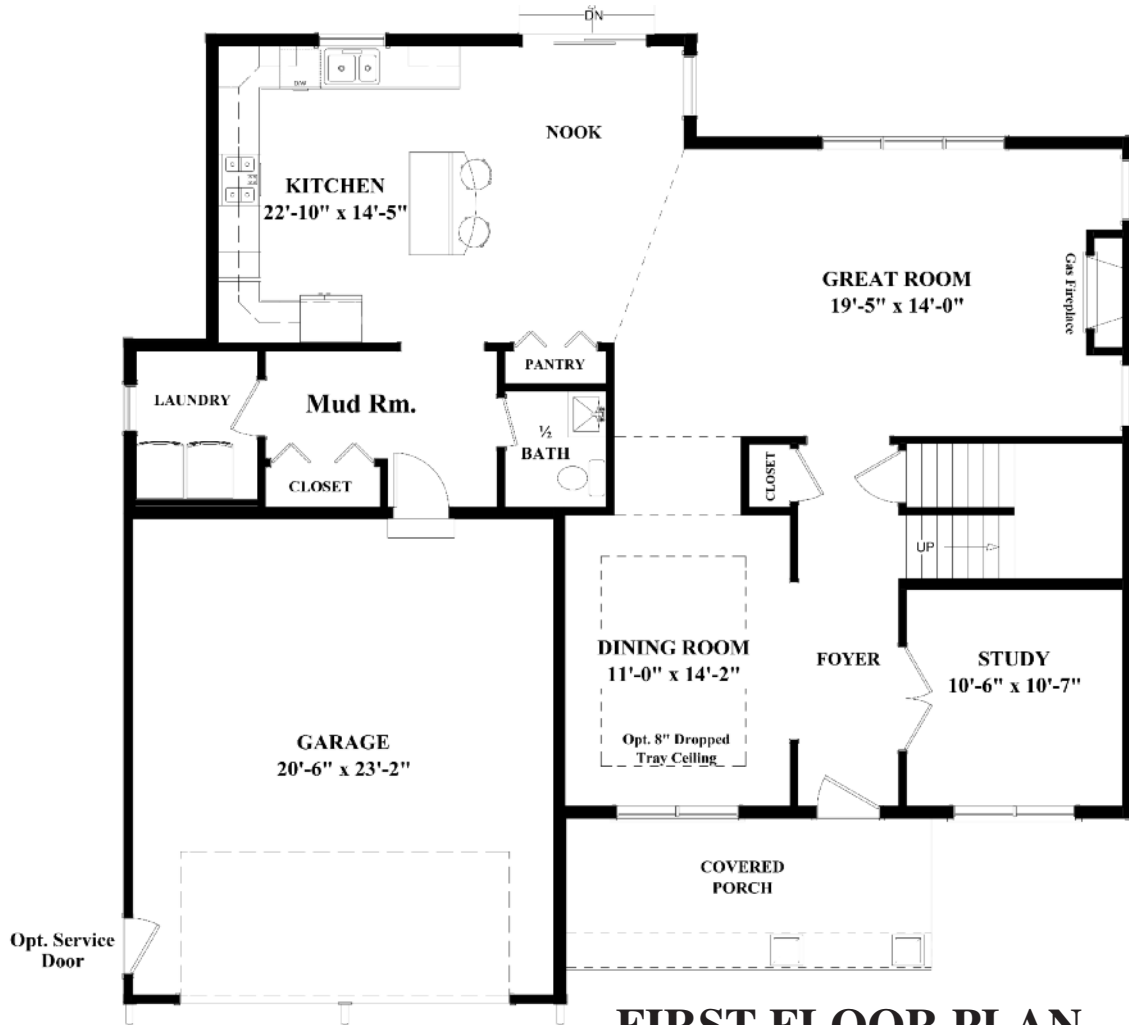

# THE LONGKILL

Two Story

4 Bedrooms, 2.5 Bathrooms

2,740 sq. feet

Broker: Diane M. Van Alstyne  
Office Phone: (518) 858-3218  
Mobile Phone: (518) 858-3218  
Fax: (518) 383-6225

*Kain*  
PRESERVE

BY DEGRAFF-BLOOM CUSTOM BUILDERS

# THE LONGKILL

First Story Floor Plan

1,393 sq. ft.

# THE LONGKILL

Second Story Floor Plan

1,347 sq. ft.